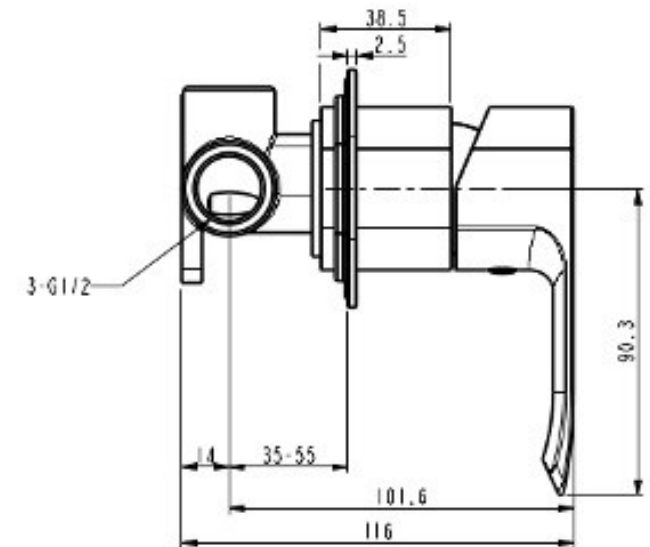

ZOYA SHOWER MIXER BRUSHED NICKEL 10942NP

- Contemporary new design
- Available in 3 finishes
- 15 year conditional warranty
- Maximum operating pressure 500kpa
- Minimum operating pressure 150kpa
- Maximum water temperature 80 degrees
- Must be installed by a licensed plumber