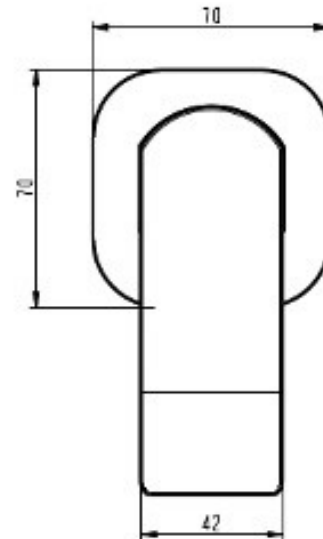

ZOYA SHOWER MIXER BRUSHED NICKEL 10942NP

- Contemporary new design
- Available in 3 finishes
- 15 year conditional warranty
- Maximum operating pressure 500kpa
- Minimum operating pressure 150kpa
- Maximum water temperature 80 degrees
- Must be installed by a licensed plumber