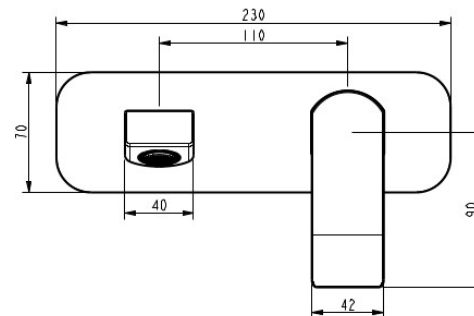

ZOYA WALL BASIN MIXER BRUSHED NICKEL 10938NP

- Contemporary new design
- Available in 3 finishes
- 15 year conditional warranty
- WELS Rating 5 Star 6 LPM
- Maximum operating pressure 500kpa
- Minimum operating pressure 150kpa
- Maximum water temperature 80 degrees
- Must be installed by a licensed plumber