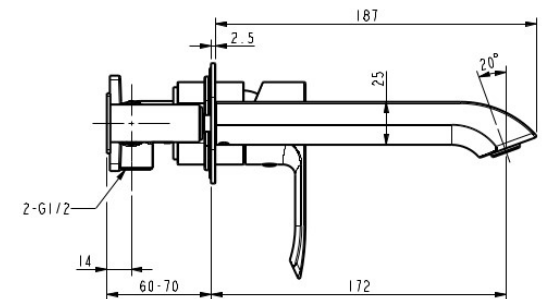

ZOYA WALL BASIN MIXER BRUSHED NICKEL 10938NP

- Contemporary new design
- Available in 3 finishes
- 15 year conditional warranty
- WELS Rating 5 Star 6 LPM
- Maximum operating pressure 500kpa
- Minimum operating pressure 150kpa
- Maximum water temperature 80 degrees
- Must be installed by a licensed plumber