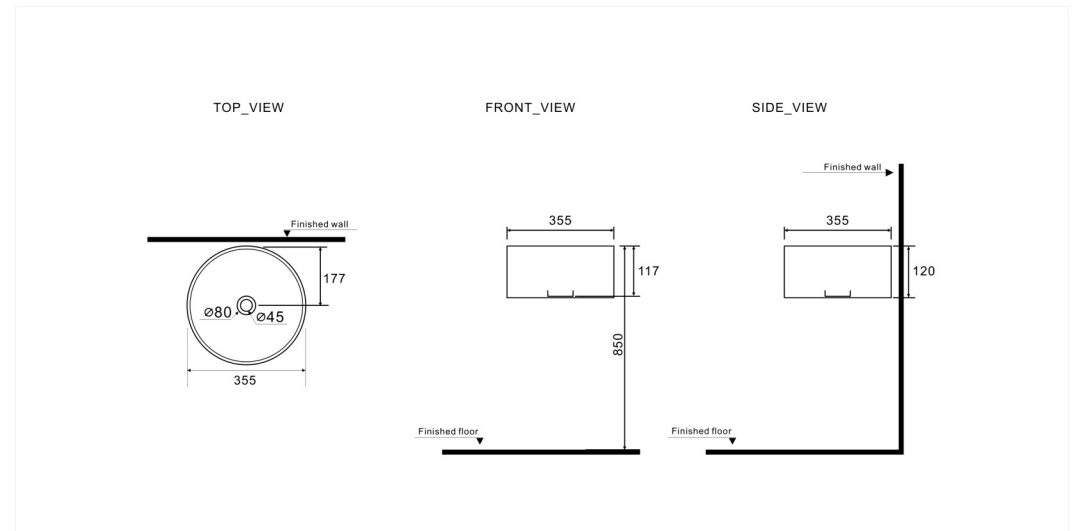

MILLENNIUM

QUALITY BATHROOMWARE

- EST. 1955 AUSTRALIA -

CIOSO ROUND COUNTERTOP BASIN 355MM MATTE WHITE 12101MW

- Contemporary design
- Available in gloss white, matte white & matte black
- Extra strength, hardness & thermal resistance
- Vitreous china construction
- 5 year replacement warranty
- Manufacturing tolerance is +/- 5 mm
- Must be installed by a licensed plumber
- Tapware and plug & wastes not included, must be purchased separately