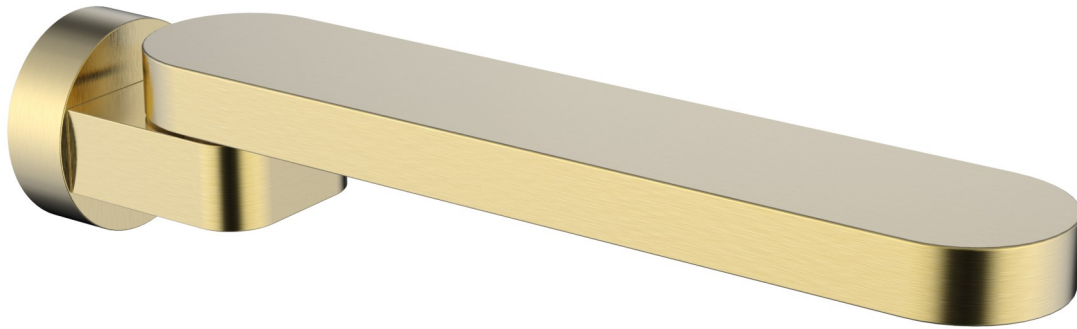

**KIATO SWIVEL BATH SPOUT 225MM
MODERN BRASS 10418BB**

- Contemporary new design
- Available in 6 modern finishes
- 15 Year replacement warranty
- Maximum operating pressure 500kpa
- Minimum operating pressure 150kpa
- Maximum water temperature 80 degrees
- Must be installed by a licensed plumber