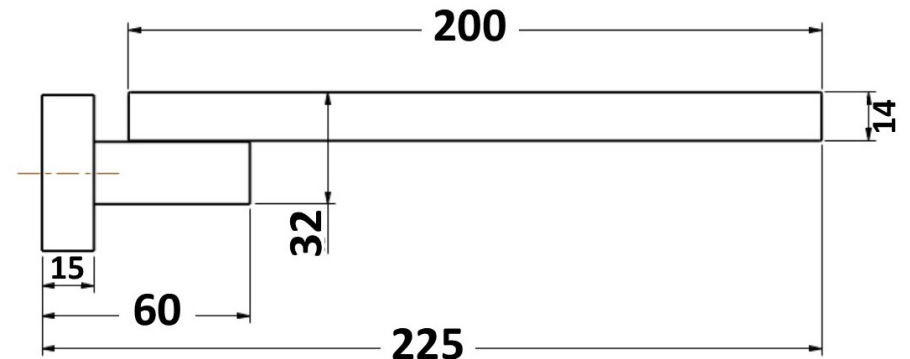

**KIATO SWIVEL BATH SPOUT 225MM
MODERN BRASS 10418BB**

- Contemporary new design
- Available in 6 modern finishes
- 15 Year replacement warranty
- Maximum operating pressure 500kpa
- Minimum operating pressure 150kpa
- Maximum water temperature 80 degrees
- Must be installed by a licensed plumber