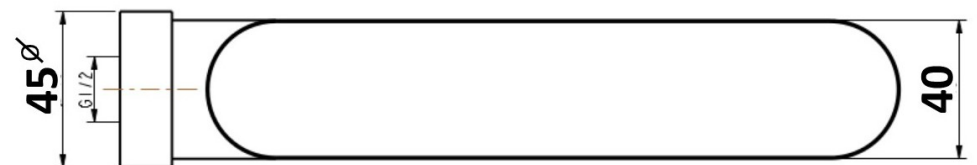

**KIATO SWIVEL BATH SPOUT 225MM
MODERN BRASS 10418BB**

- Contemporary new design
- Available in 6 modern finishes
- 15 Year replacement warranty
- Maximum operating pressure 500kpa
- Minimum operating pressure 150kpa
- Maximum water temperature 80 degrees
- Must be installed by a licensed plumber