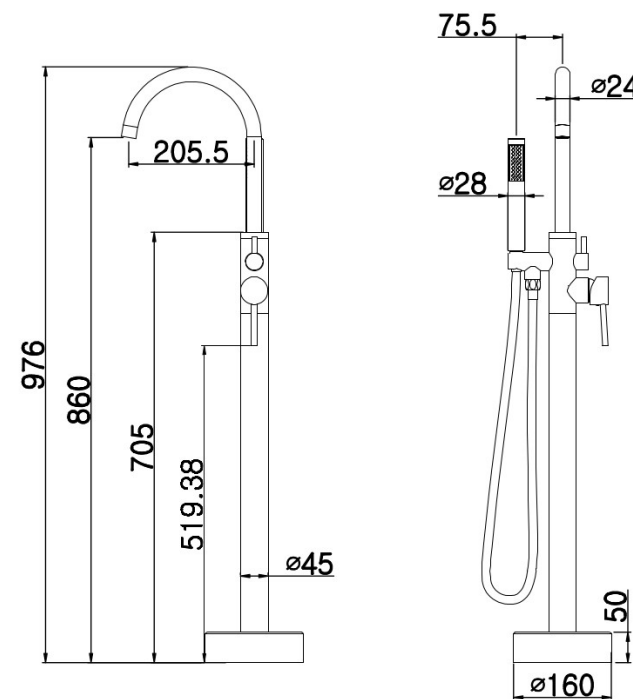

**CIOSO BATH FILLER W/HANDSHOWER  
 MATTE BLACK 11533HS**

- Contemporary new design
- Available in 4 finishes
- 15 Year conditional warranty
- Concrete floor fitting standard
- Timber floor fitting optional
- Maximum operating pressure 500kpa
- Minimum operating pressure 150kpa
- Maximum water temperature 80 degrees
- Must be installed by a licensed plumber