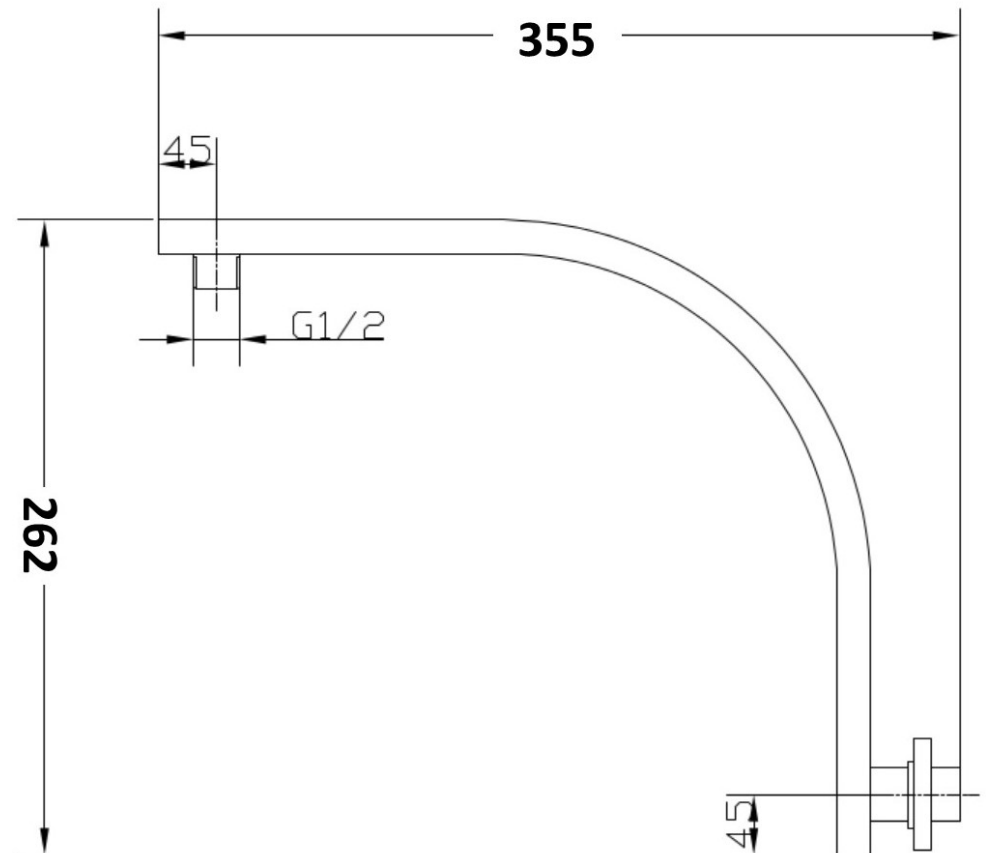

KIATO RAISED SHOWER ARM MATTE BLACK 10390BL

- Contemporary new design
- Available in 3 finishes
- 15 year replacement warranty
- Minimum operating pressure 150 kpa
- Maximum operating pressure 500 kpa
- Must be installed by a licensed plumber