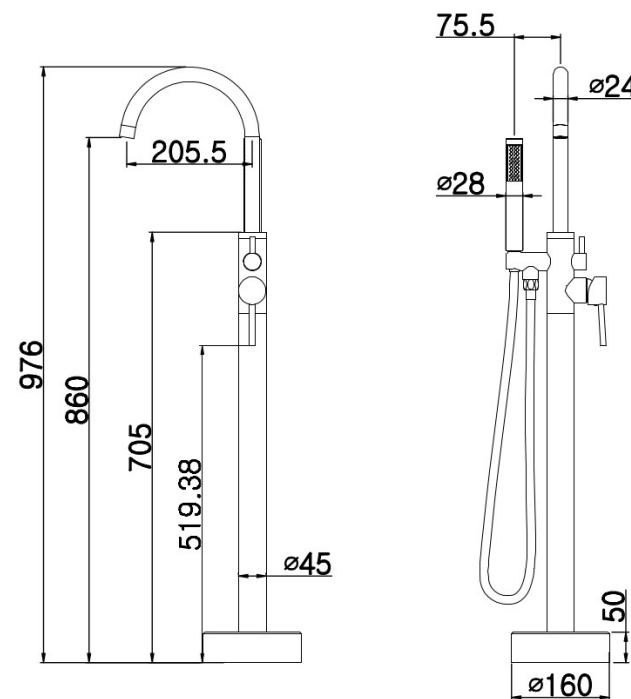

**CIOSO BATH FILLER W/HANDSHOWER
 BRUSHED NICKEL 11535HS**

- Contemporary new design
- Available in chrome & electroplated matte black
- 15 Year conditional warranty
- Concrete floor fitting standard
- Timber floor fitting optional
- Maximum operating pressure 500kpa
- Minimum operating pressure 150kpa
- Maximum water temperature 80 degrees
- Must be installed by a licensed plumber