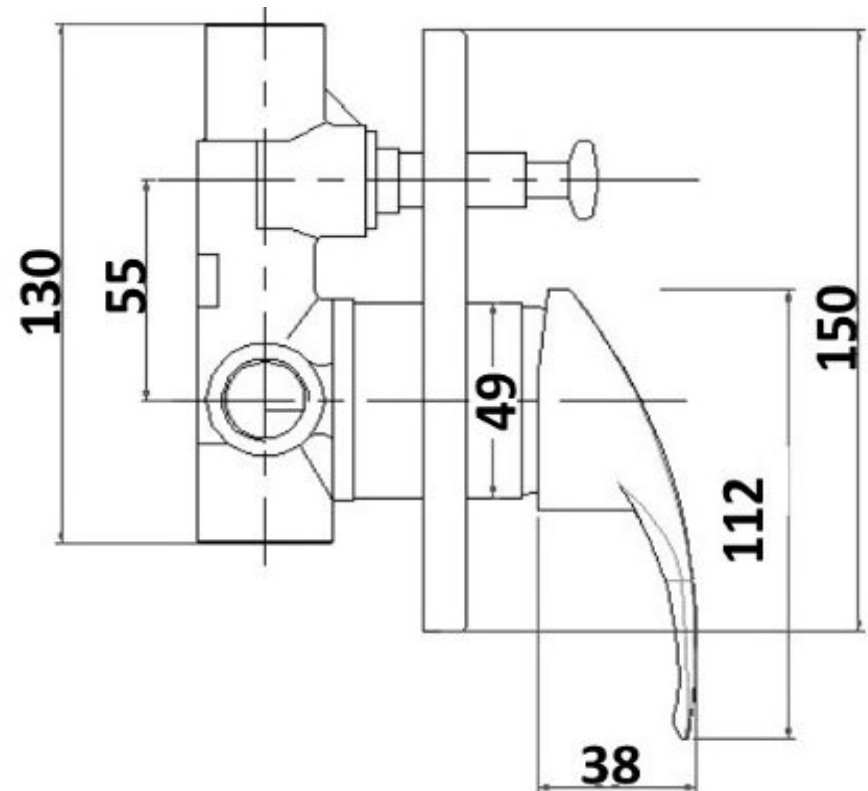

TRADESMAN DIVERTER MIXER CHROME TBSDIVC

- Contemporary new design
- Available in chrome only
- Brass construction
- 15 year replacement warranty
- Max. operating pressure 500 kpa
- Min. operating pressure 150 kpa
- Maximum water temperature 80 degrees
- Must be installed by a licensed plumber