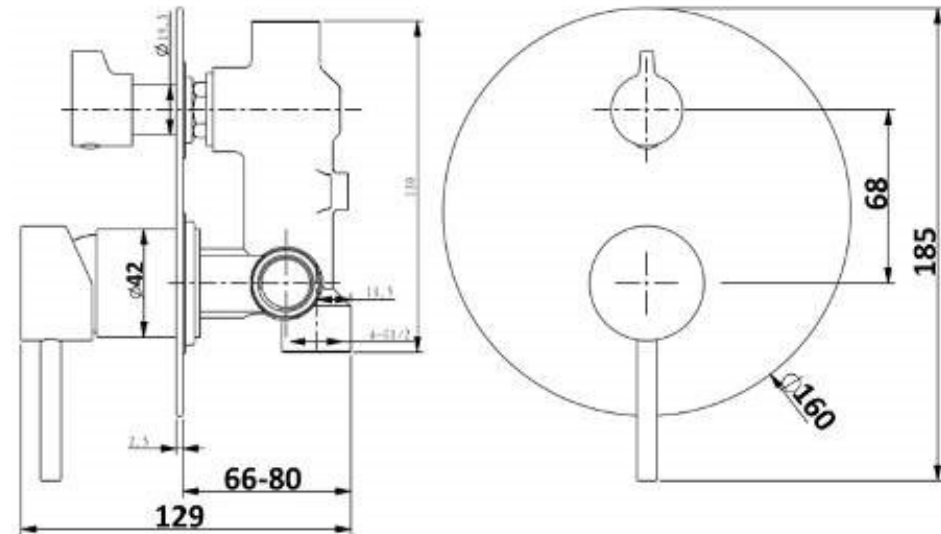

Millennium

Mixers • Showers • Accessories • Baths • Basins

CIOSO DIVERTER MIXER BRUSHED NICKEL 10159NP

- Contemporary new design
- Available in chrome, matte black & brushed nickel
- 15 year conditional warranty
- Maximum operating pressure 500kpa
- Minimum operating pressure 150kpa
- Maximum water temperature 80 degrees
- Must be installed by a licensed plumber