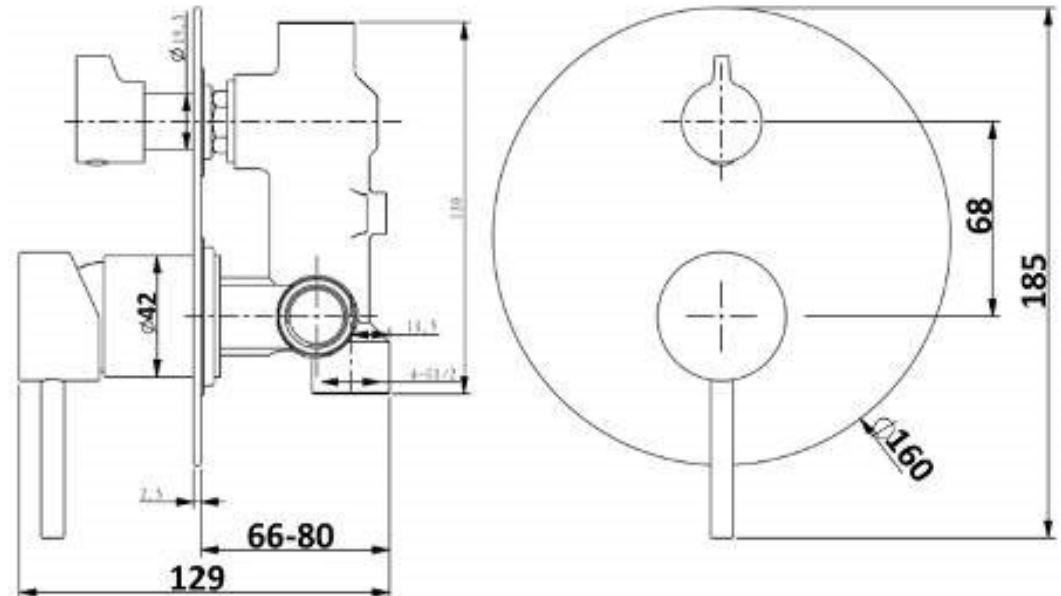

Millennium

Mixers • Showers • Accessories • Baths • Basins

CIOSO DIVERTER MIXER CHROME 10159

- Contemporary new design
- Available in chrome, matte black & brushed nickel
- 15 year conditional warranty
- Maximum operating pressure 500kpa
- Minimum operating pressure 150kpa
- Maximum water temperature 80 degrees
- Must be installed by a licensed plumber