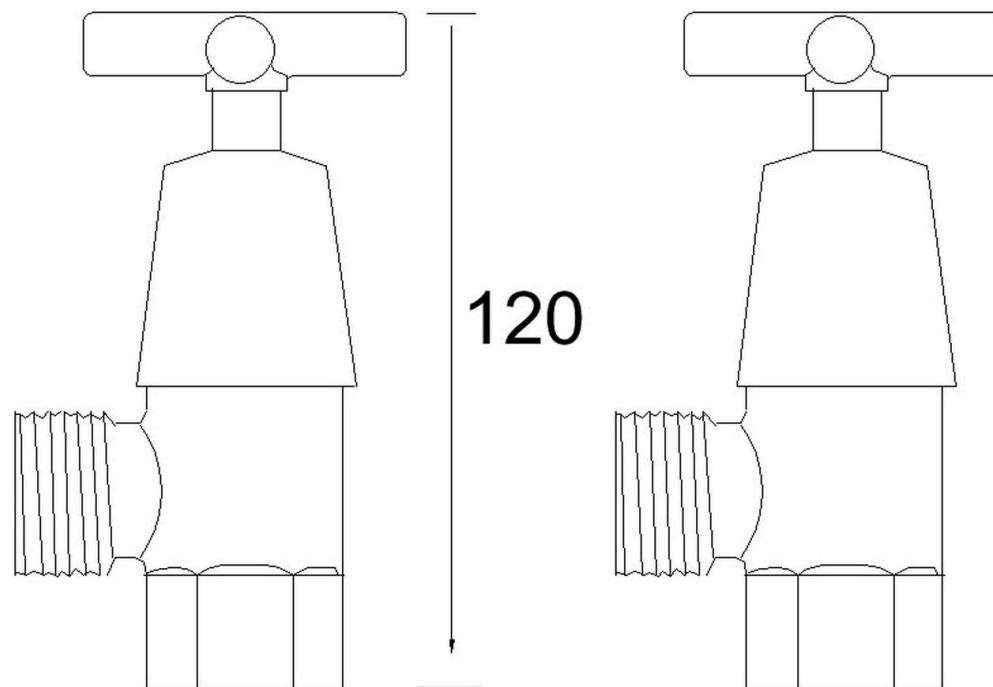

## WATERPOINT WASHING MACHINE SET CHROME JV2017C

- Contemporary new design
- Available in chrome
- 15 year conditional warranty
- Maximum operating pressure 500kpa
- Minimum operating pressure 150kpa
- Maximum water temperature 80°C
- Must be installed by a licensed plumber