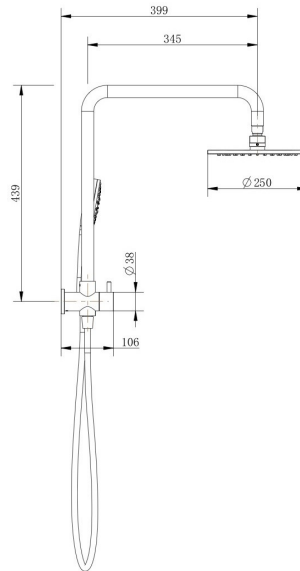

Millennium

QUALITY BATHROOMWARE

- SINCE 1997 AUSTRALIA -

AKEMI DUAL SHOWER MATTE BLACK 10353MB-25

- Contemporary new design
- Available in 4 finishes
- Dual fixing for added stability
- Brass & ABS construction
- 15 year replacement warranty
- WELS rating 3 Star 9 l/min
- 3 function handpiece
- Max. operating pressure 500 kpa
- Min. operating pressure 150 kpa
- Maximum water temperature 80 degrees
- Must be installed by a licensed plumber