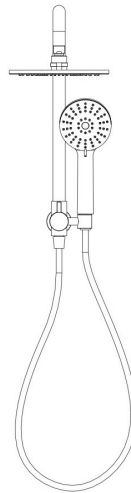

Millennium

QUALITY BATHROOMWARE

- SINCE 1997 AUSTRALIA -

AKEMI DUAL SHOWER MATTE BLACK 10353MB-25

- Contemporary new design
- Available in 4 finishes
- Dual fixing for added stability
- Brass & ABS construction
- 15 year replacement warranty
- WELS rating 3 Star 9 l/min
- 3 function handpiece
- Max. operating pressure 500 kpa
- Min. operating pressure 150 kpa
- Maximum water temperature 80 degrees
- Must be installed by a licensed plumber