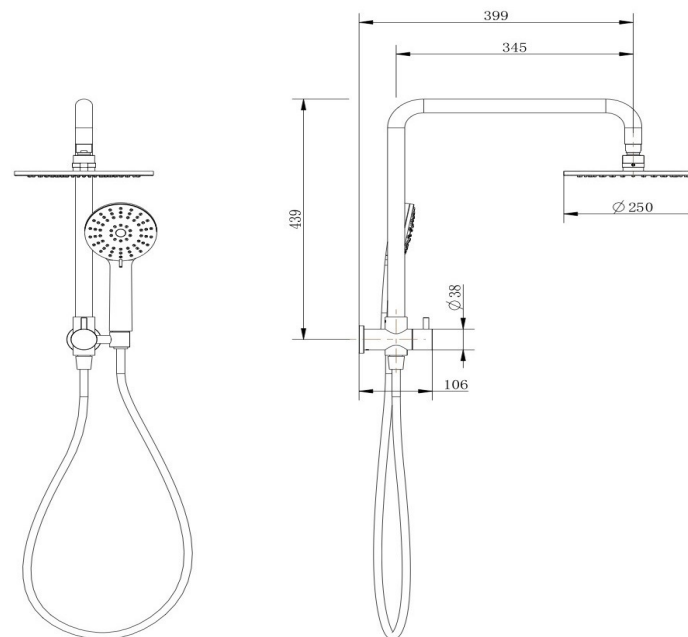

## **AKEMI DUAL SHOWER CHROME 10353-25**

- Contemporary new design
- Available in 4 finishes
- Dual fixing for added stability
- Brass & ABS construction
- 15 year replacement warranty
- WELS rating 3 Star 9 l/min
- 3 function handpiece
- Max. operating pressure 500 kpa
- Min. operating pressure 150 kpa
- Maximum water temperature 80 degrees
- Must be installed by a licensed plumber

比例 3:20