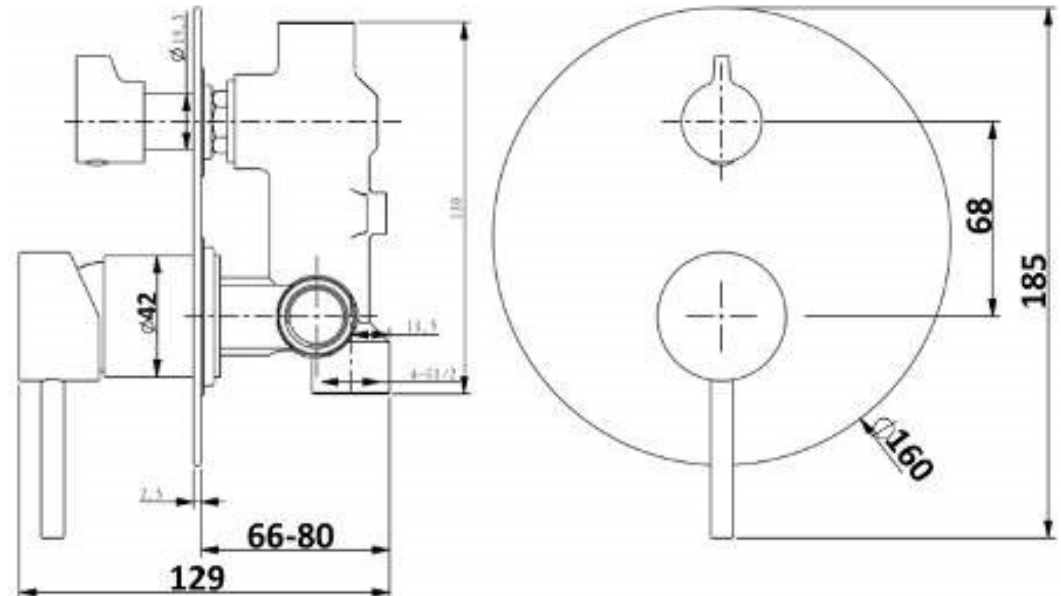

Millennium

Mixers • Showers • Accessories • Baths • Basins

CIOSO DIVERTER MIXER BLACK 10159BL

- Contemporary new design
- Available in chrome, matte black & brushed nickel
- 15 year conditional warranty
- Maximum operating pressure 500kpa
- Minimum operating pressure 150kpa
- Maximum water temperature 80 degrees
- Must be installed by a licensed plumber