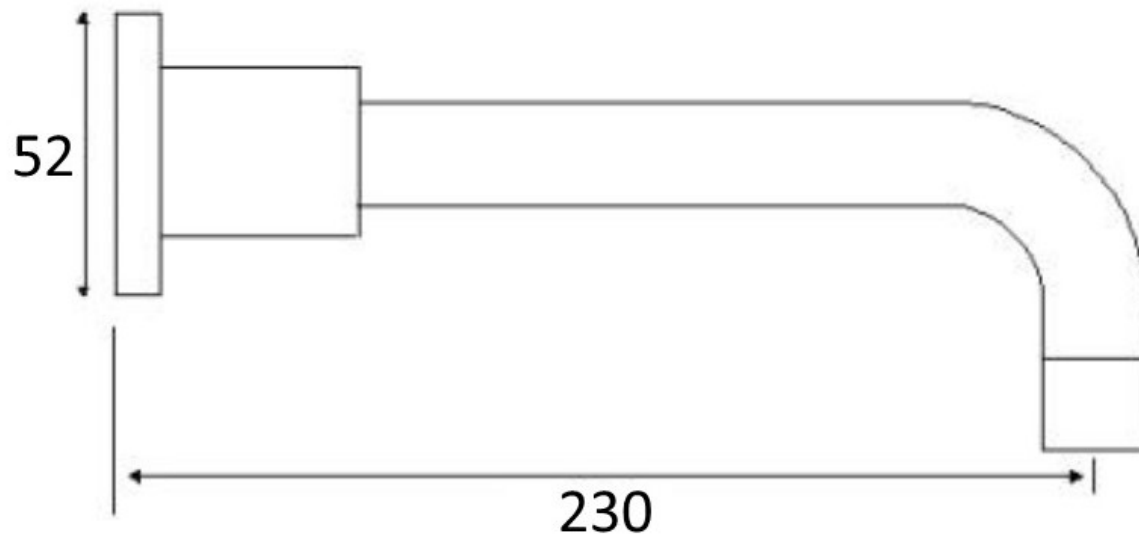

WATERPOINT WALL BASIN SPOUT 230MM BRUSHED NICKEL WPWBSEXNP

- Contemporary new design
- Available in 3 finishes
- WELS Rating 5 Star 6 l/min
- 15 Year replacement warranty
- Maximum operating pressure 500kpa
- Minimum operating pressure 150kpa
- Maximum water temperature 80 degrees
- Must be installed by a licensed plumber