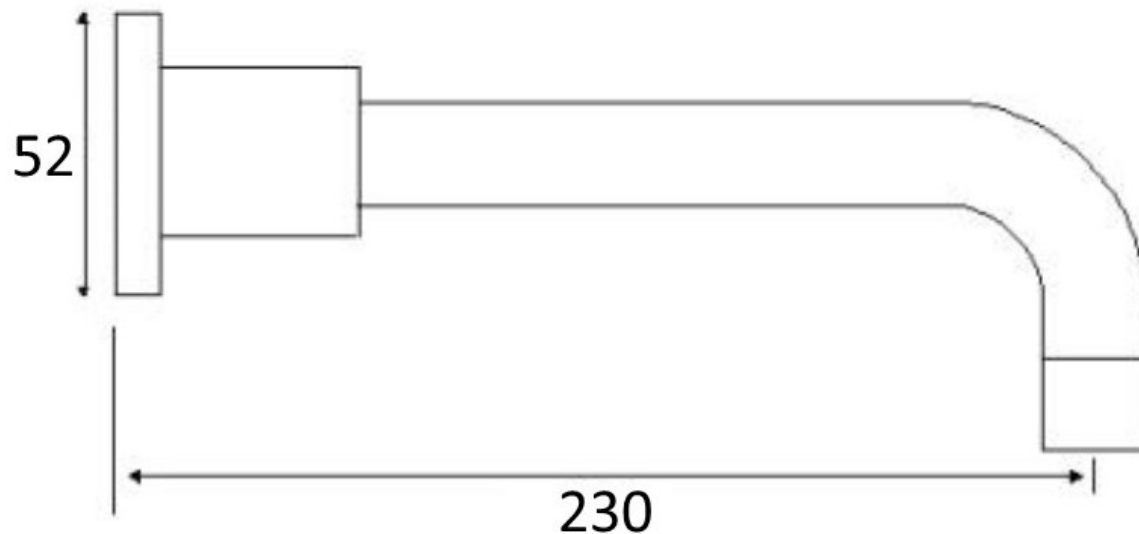

WATERPOINT WALL BASIN SPOUT 230MM CHROME WPWBSEXC

- Contemporary new design
- Available in 3 finishes
- WELS Rating 5 Star 6 l/min
- 15 Year replacement warranty
- Maximum operating pressure 500kpa
- Minimum operating pressure 150kpa
- Maximum water temperature 80 degrees
- Must be installed by a licensed plumber