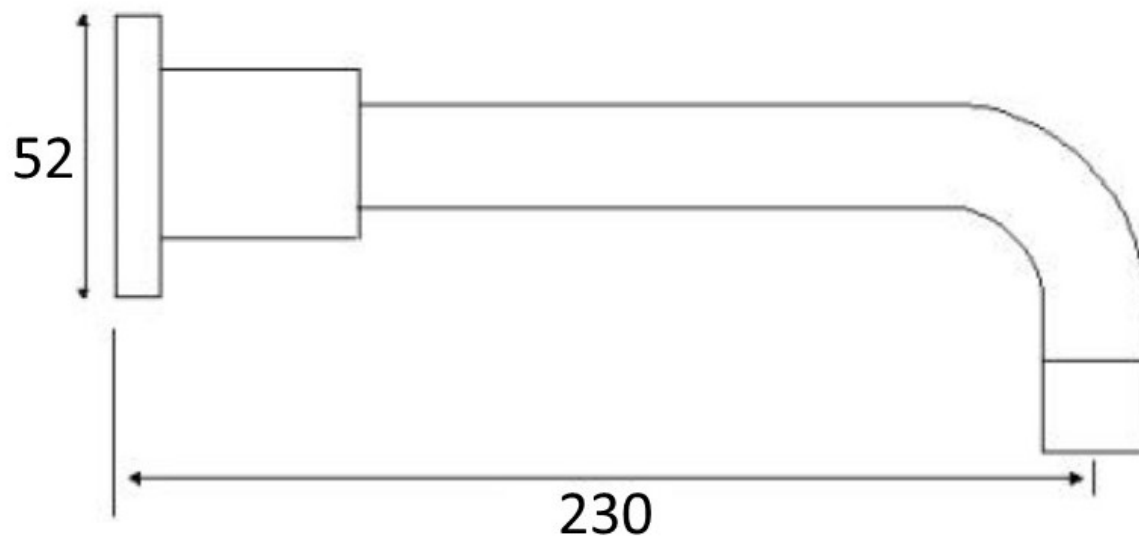

## WATERPOINT WALL BASIN SPOUT 230MM BLACK WPWBSEXBL

- Contemporary new design
- Available in 3 finishes
- WELS Rating 5 Star 6 l/min
- 15 Year replacement warranty
- Maximum operating pressure 500kpa
- Minimum operating pressure 150kpa
- Maximum water temperature 80 degrees
- Must be installed by a licensed plumber