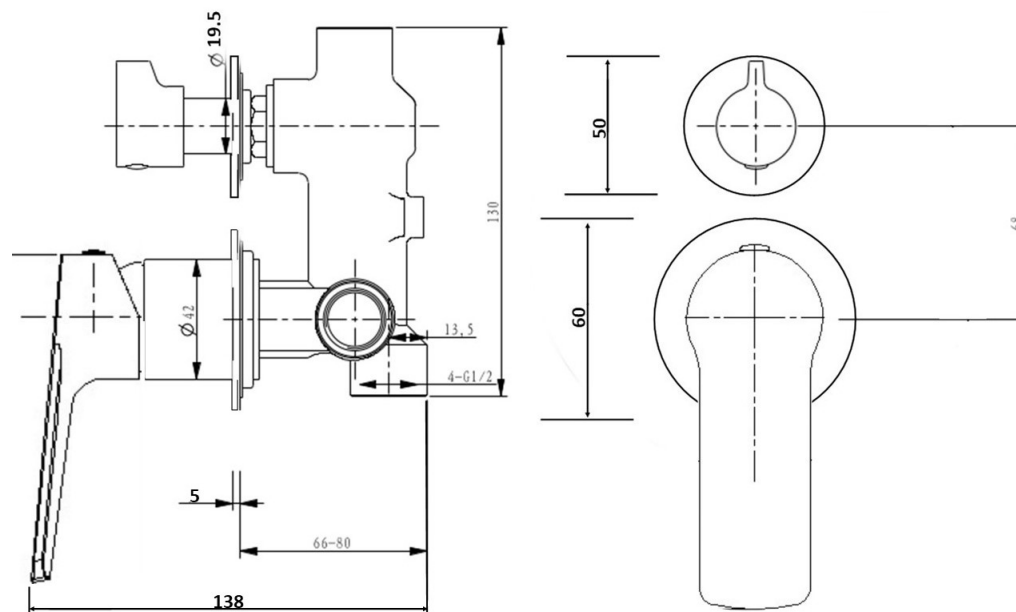

AKEMI DIVERTER MIXER BLACK 10347SP

- Contemporary new design
- Available in 7 finishes
- 15 year conditional warranty
- Maximum operating pressure 500kpa
- Minimum operating pressure 150kpa
- Maximum water temperature 80 degrees
- Must be installed by a licensed plumber