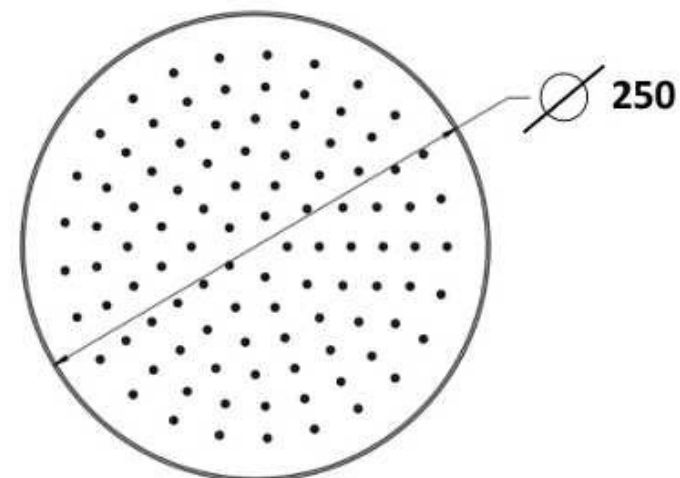

**AKEMI ROUND OVERHEAD ROSE
250MM MODERN BRASS
10500BB**

- Contemporary new design
- Available in PVD Modern Brass
- WELS Rating—3 Star 9 LPM
- 15 years warranty
- 5 years finish
- Maximum operating pressure 500kpa
- Minimum operating pressure 150kpa
- Maximum water temperature 80 degrees
- Must be installed by a licensed plumber