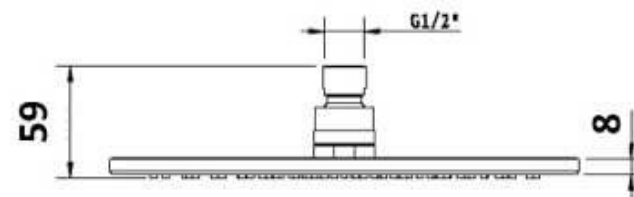

**AKEMI ROUND OVERHEAD ROSE
250MM MODERN BRASS
10500BB**

- Contemporary new design
- Available in PVD Modern Brass
- WELS Rating—3 Star 9 LPM
- 15 years warranty
- 5 years finish
- Maximum operating pressure 500kpa
- Minimum operating pressure 150kpa
- Maximum water temperature 80 degrees
- Must be installed by a licensed plumber