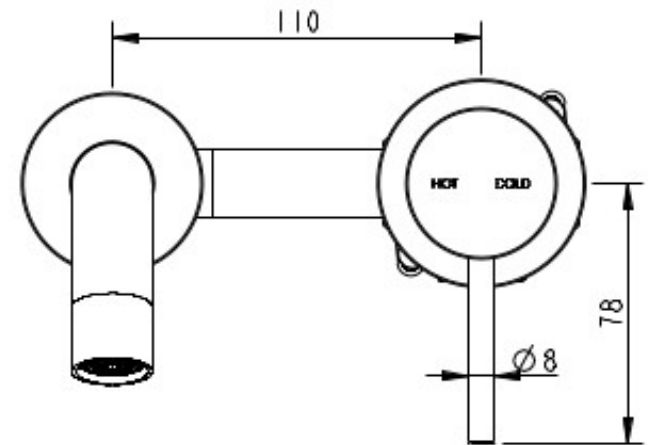

**CIOSO WALL BASIN MIXER NO PLATE PIN
 DOWN MODERN BRASS 10153BBPD**

- Contemporary new design
- Available in 4 finishes
- 15 Year conditional warranty
- WELS Rating 5 Star 6 LPM
- Maximum operating pressure 500kpa
- Minimum operating pressure 150kpa
- Maximum water temperature 80 degrees
- Must be installed by a licensed plumber