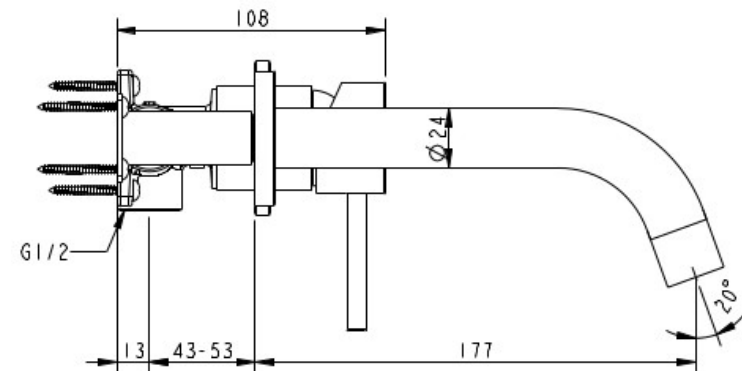

**CIOSO WALL BASIN MIXER NO PLATE PIN
 DOWN MODERN BRASS 10153BBPD**

- Contemporary new design
- Available in 4 finishes
- 15 Year conditional warranty
- WELS Rating 5 Star 6 LPM
- Maximum operating pressure 500kpa
- Minimum operating pressure 150kpa
- Maximum water temperature 80 degrees
- Must be installed by a licensed plumber