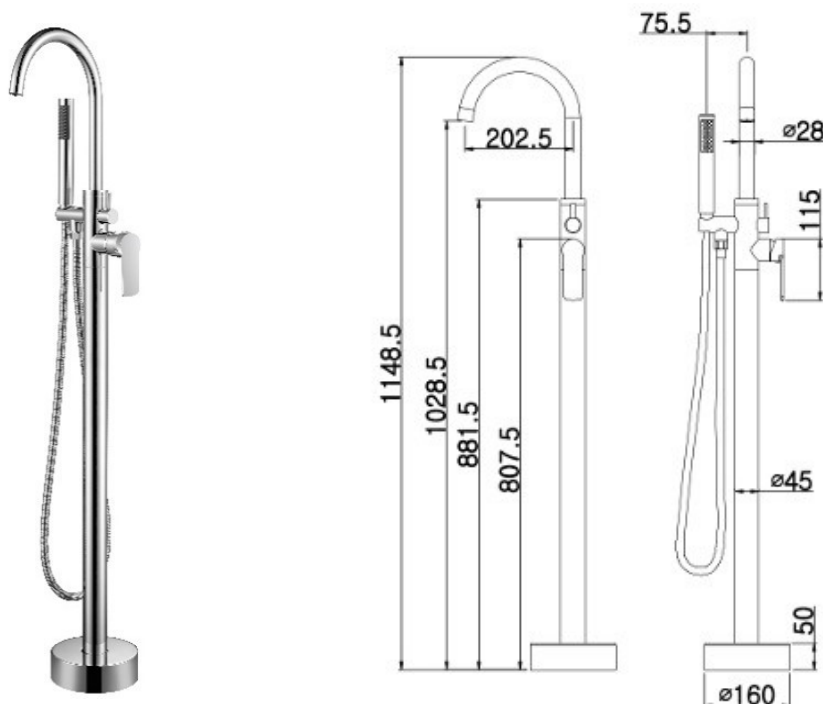

AKEMI FLOOR MOUNTED BATH FILLER W/ HANDSHOWER BRUSHED NICKEL 11515HS

- Contemporary new design
- Available in 5 finishes
- 15 Year conditional warranty
- Concrete floor fitting standard
- Timber floor fitting optional
- Maximum operating pressure 500kpa
- Minimum operating pressure 150kpa
- Maximum water temperature 80 degrees
- Must be installed by a licensed plumber