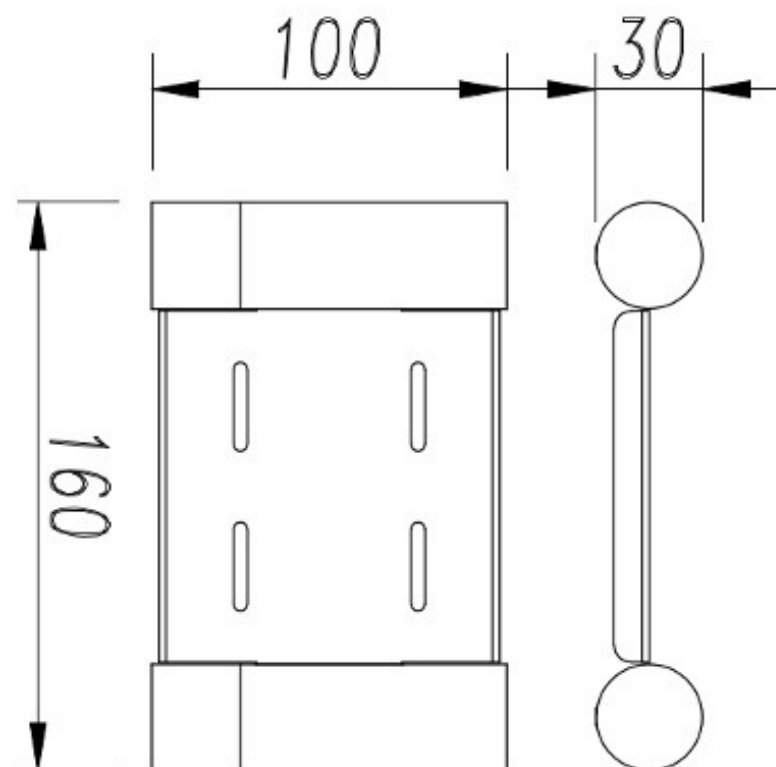

FINESA SOAP DISH MODERN BRASS

6839BB

- Contemporary new design
- Available in 5 finishes
- PVD finish
- Dual fixing for added stability
- Brass construction
- 10 year replacement warranty

MILLENNIUM TAPWARE