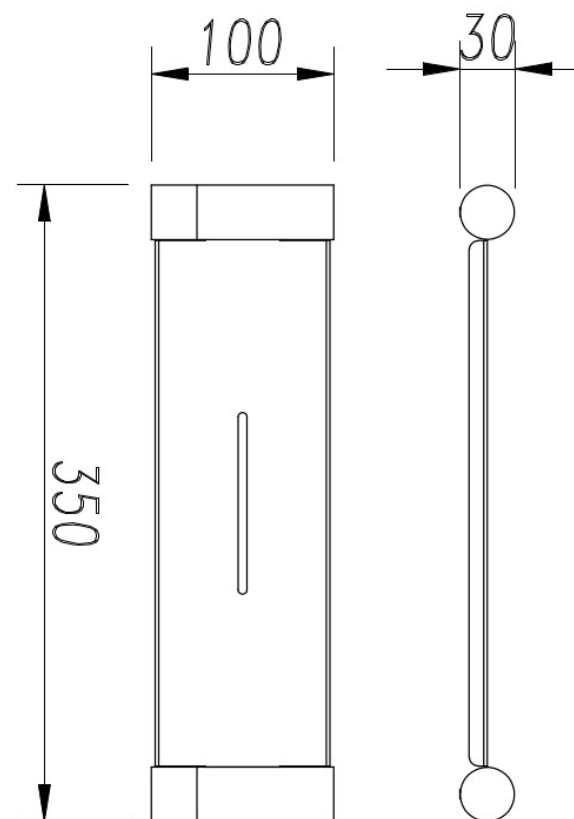

FINESA SHELF 350MM MODERN BRASS 6837BB

- Contemporary new design
- Available in 5 finishes
- PVD finish
- Dual fixing for added stability
- Brass construction
- 10 year replacement warranty

MILLENNIUM TAPWARE