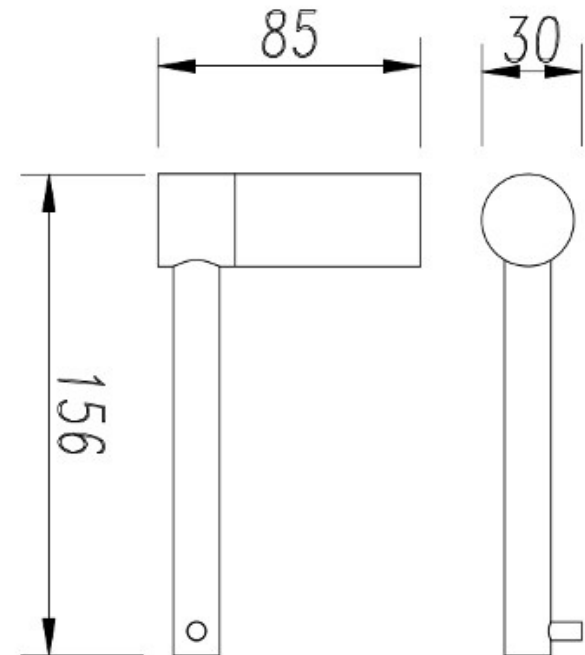

## FINESA TOILET ROLL HOLDER MODERN BRASS 6836BB

- Contemporary new design
- Available in 5 finishes
- PVD finish
- Dual fixing for added stability
- Brass construction
- 10 year replacement warranty