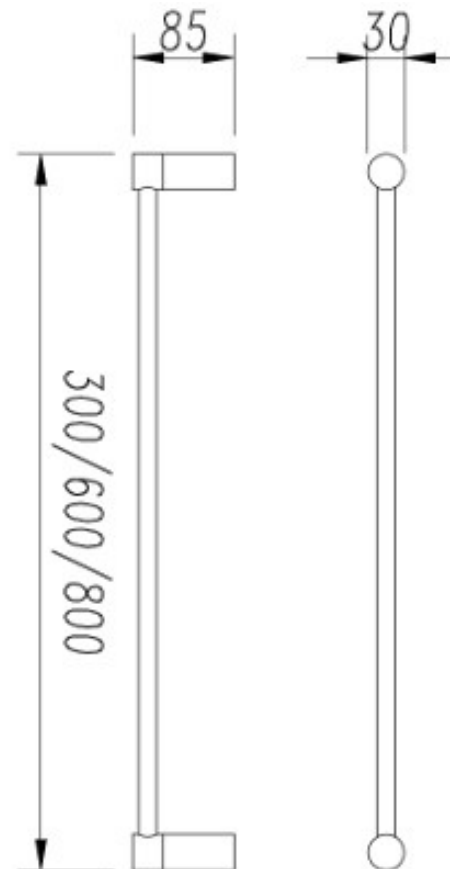

FINESA TOWEL BAR 300MM MODERN BRASS 6835BB

- Contemporary new design
- Available in 5 finishes
- PVD finish
- Dual fixing for added stability
- Brass construction
- 10 year replacement warranty

MILLENNIUM TAPWARE

NSW: 7 Harley Cres, Condell Park, NSW 2200.

Ph: 02 9791 9655 | E: sales@eldering.com.au

QLD: 5/30 McCotter St, Acacia Ridge, QLD 4110.

Ph: 07 3273 1071 | E: qld@millenniumtapware.com.au

www.millenniumtapware.com.au