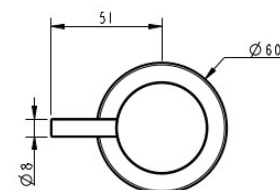

CIOSO WALL TOP ASSEMBLIES MODERN BRASS 10675BB

- Contemporary new design
- Available in 6 finishes
- 15 year warranty
- 1/4 turn ceramic disc operation
- Maximum operating pressure 500kpa
- Minimum operating pressure 150kpa
- Must be installed by a licensed plumber