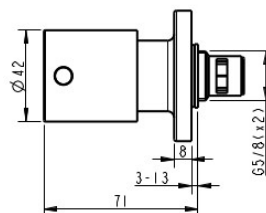

CIOSO WALL TOP ASSEMBLIES MODERN BRASS 10675BB

- Contemporary new design
- Available in 6 finishes
- 15 year warranty
- 1/4 turn ceramic disc operation
- Maximum operating pressure 500kpa
- Minimum operating pressure 150kpa
- Must be installed by a licensed plumber