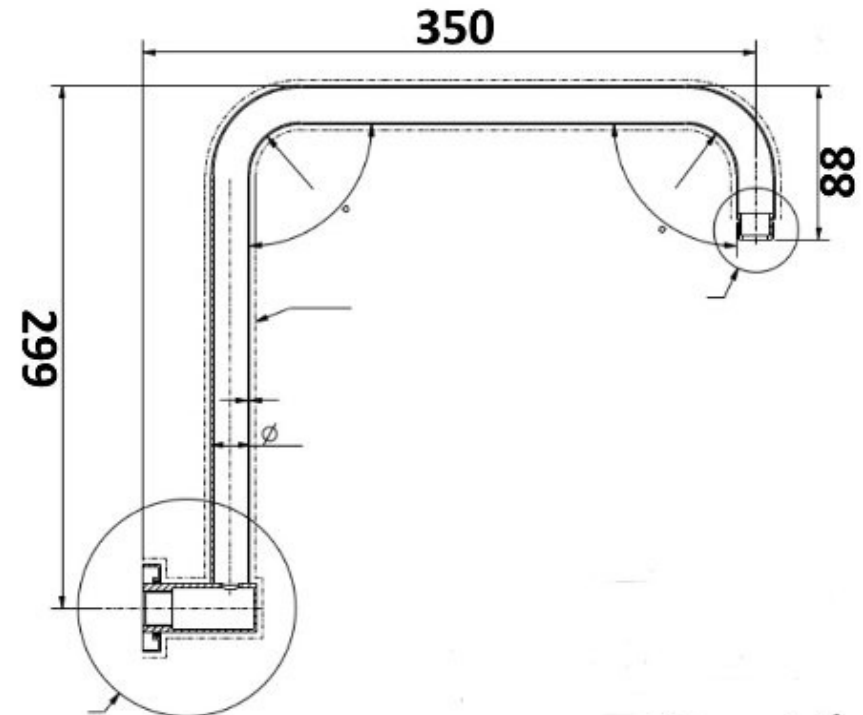

AKEMI HI RISE SHOWER ARM 350MM MODERN BRASS 10395BB

- Contemporary new design
- Available in 4 finishes
- 15 year replacement warranty
- Minimum operating pressure 150 kpa
- Maximum operating pressure 500 kpa
- Must be installed by a licensed plumber