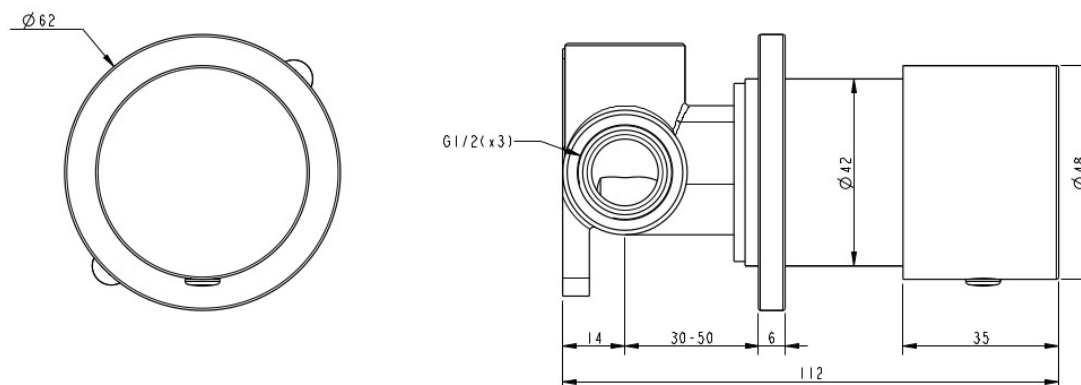

FINESA PROGRESSIVE SHOWER MIXER MODERN BRASS 11646

- Contemporary new design
- Available in 5 finishes
- PVD finish
- 15 Year conditional warranty
- Maximum operating pressure 500kpa
- Minimum operating pressure 150kpa
- Maximum water temperature 80 degrees
- Must be installed by a licensed plumber