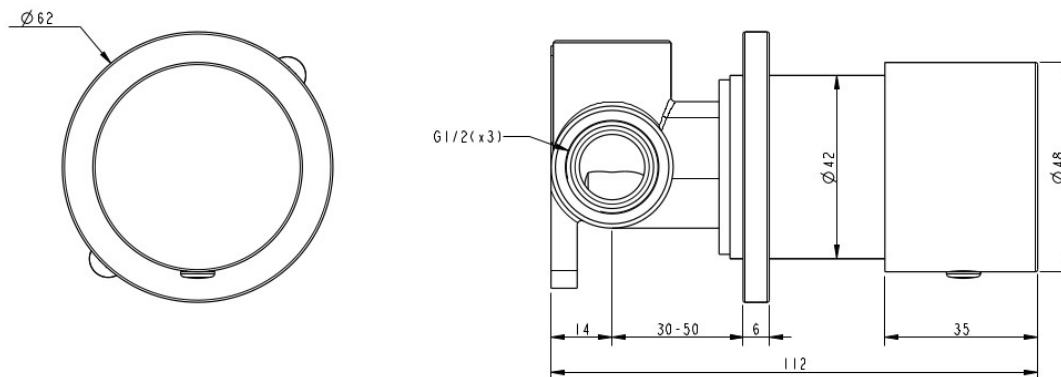

## FINESA PROGRESSIVE SHOWER MIXER MATTE BLACK/CHROME 11644

- Contemporary new design
- Available in 5 finishes
- Powder coat & chrome finish
- 15 Year conditional warranty
- Maximum operating pressure 500kpa
- Minimum operating pressure 150kpa
- Maximum water temperature 80 degrees
- Must be installed by a licensed plumber