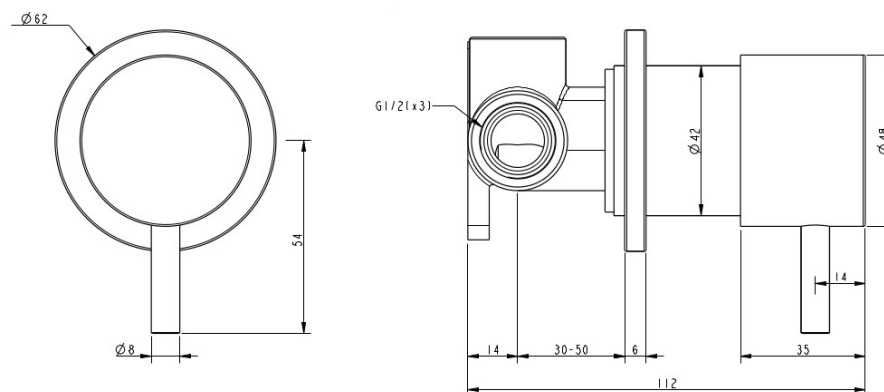

CIOSO PROGRESSIVE SHOWER MIXER MATTE BLACK/CHROME 11444

- Contemporary new design
- Available in 5 finishes
- Powdercoat & chrome finish
- 15 Year conditional warranty
- Maximum operating pressure 500kpa
- Minimum operating pressure 150kpa
- Maximum water temperature 80 degrees
- Must be installed by a licensed plumber