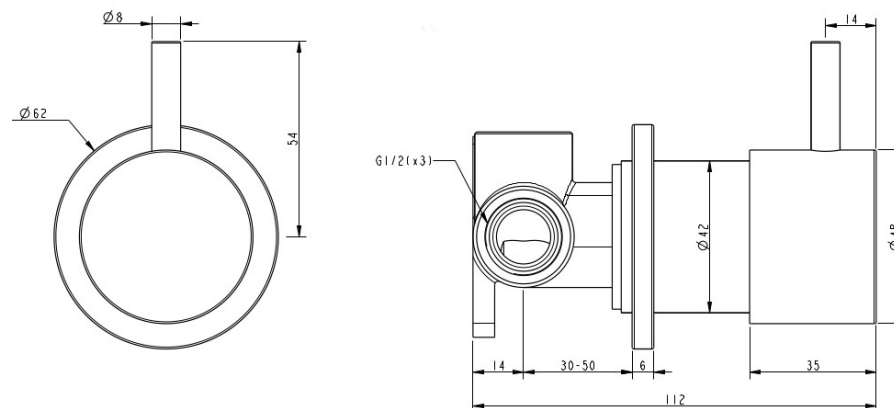

## CIOSO PROGRESSIVE SHOWER MIXER MATTE BLACK/CHROME 11244

- Contemporary new design
- Available in 5 finishes
- Powdercoat & chrome finish
- 15 Year conditional warranty
- Maximum operating pressure 500kpa
- Minimum operating pressure 150kpa
- Maximum water temperature 80 degrees
- Must be installed by a licensed plumber