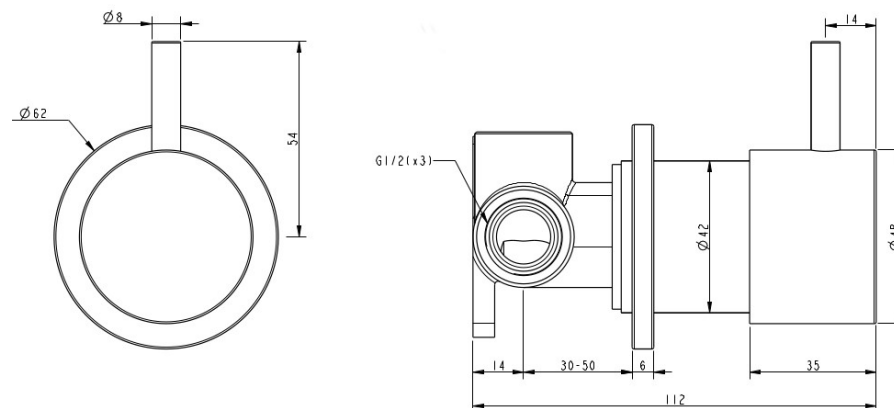

**CIOSO PROGRESSIVE SHOWER MIXER
 MATTE BLACK 11243**

- Contemporary new design
- Available in 5 finishes
- Electroplated finish
- 15 Year conditional warranty
- Maximum operating pressure 500kpa
- Minimum operating pressure 150kpa
- Maximum water temperature 80 degrees
- Must be installed by a licensed plumber