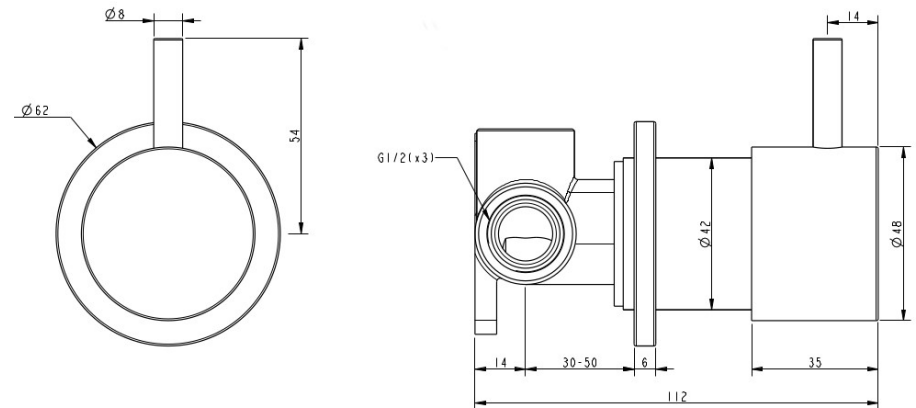

Millennium

QUALITY BATHROOMWARE

- SINCE 1997 AUSTRALIA -

CISO PROGRESSIVE SHOWER MIXER CHROME 11242

- Contemporary new design
- Available in 5 finishes
- Chrome plated
- 15 Year conditional warranty
- Maximum operating pressure 500kpa
- Minimum operating pressure 150kpa
- Maximum water temperature 80 degrees
- Must be installed by a licensed plumber