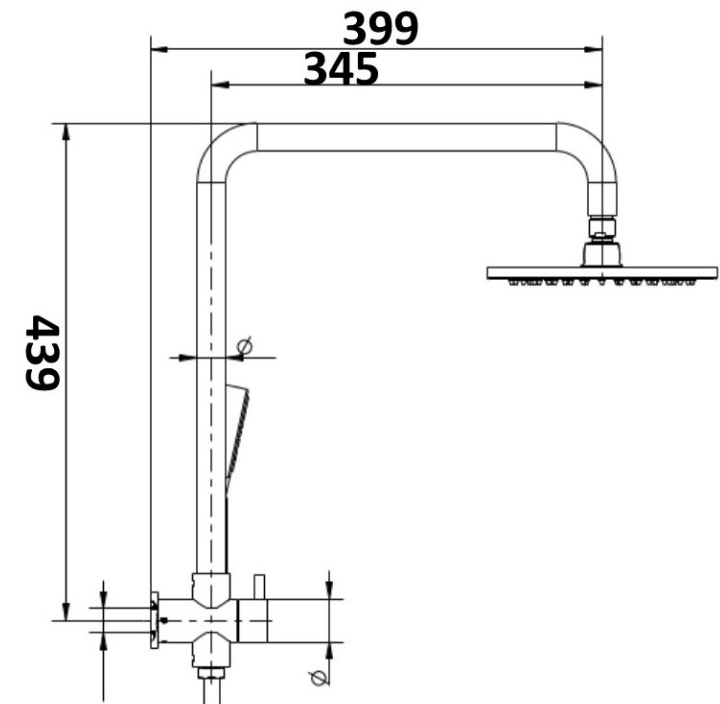

AKEMI DUAL SHOWER BRUSHED NICKEL 10353NP

- Contemporary new design
- Available in brushed nickel
- Dual fixing for added stability
- Brass & ABS construction
- 15 year replacement warranty
- WELS rating 3 Star 9 l/min
- 3 function handpiece
- Max. operating pressure 500 kpa
- Min. operating pressure 150 kpa
- Maximum water temperature 80 degrees
- Must be installed by a licensed plumber