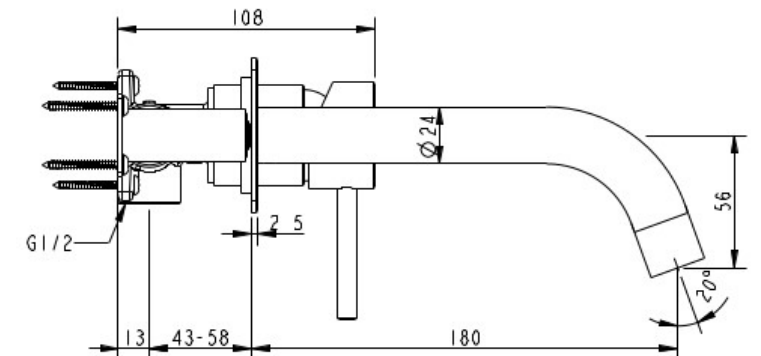

CIOSO WALL BASIN MIXER BRUSHED NICKEL WITH PLATE PIN DOWN 10152NPPD

- Contemporary new design
- Available in chrome, matte black & brushed nickel
- 15 Year conditional warranty
- WELS Rating 5 Star 6 LPM
- Maximum operating pressure 500kpa
- Minimum operating pressure 150kpa
- Maximum water temperature 80 degrees
- Must be installed by a licensed plumber