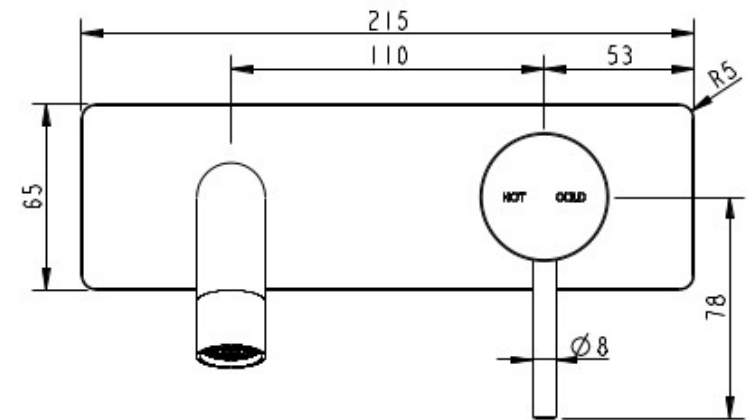

CIOSO WALL BASIN MIXER BRUSHED NICKEL WITH PLATE PIN DOWN 10152NPPD

- Contemporary new design
- Available in chrome, matte black & brushed nickel
- 15 Year conditional warranty
- WELS Rating 5 Star 6 LPM
- Maximum operating pressure 500kpa
- Minimum operating pressure 150kpa
- Maximum water temperature 80 degrees
- Must be installed by a licensed plumber