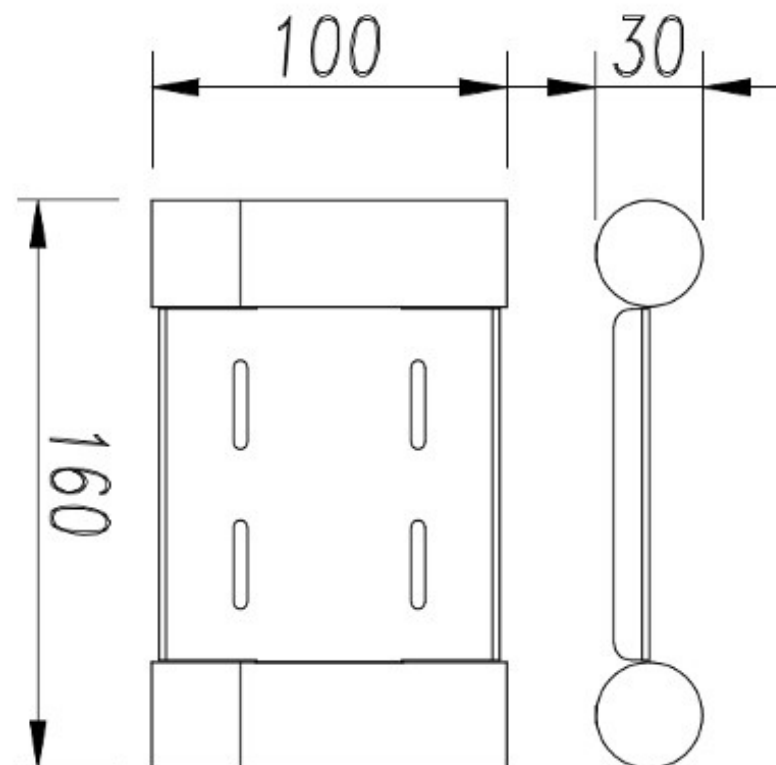

FINESA SOAP DISH BRUSHED NICKEL 6839NP

- Contemporary new design
- Available in 4 finishes
- Dual fixing for added stability
- Brass construction
- 10 year replacement warranty

MILLENNIUM TAPWARE by Peter W. Eldering Pty. Ltd.