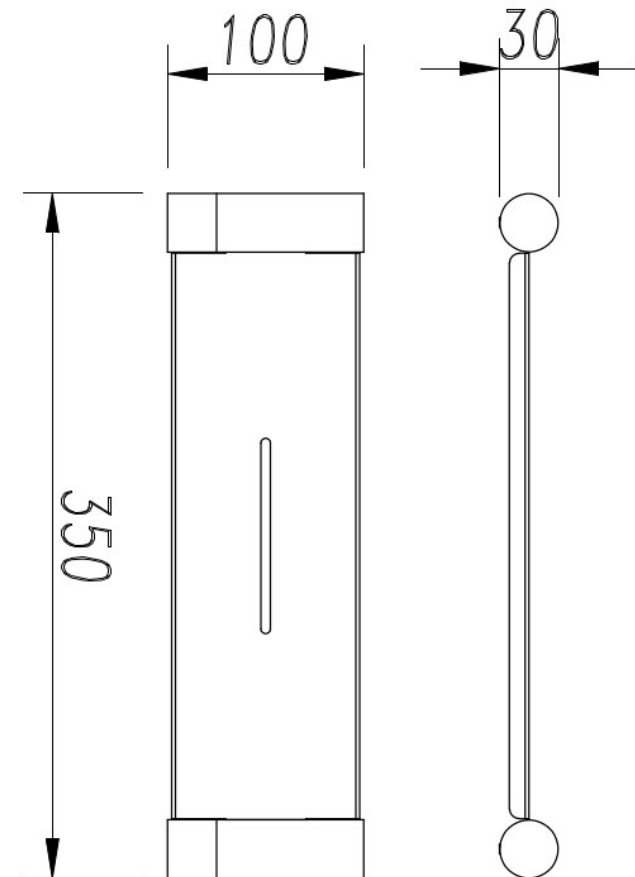

FINESA SHELF 350MM BRUSHED NICKEL 6837NP

- Contemporary new design
- Available in 4 finishes
- Dual fixing for added stability
- Brass construction
- 10 year replacement warranty

MILLENNIUM TAPWARE by Peter W. Eldering Pty. Ltd.