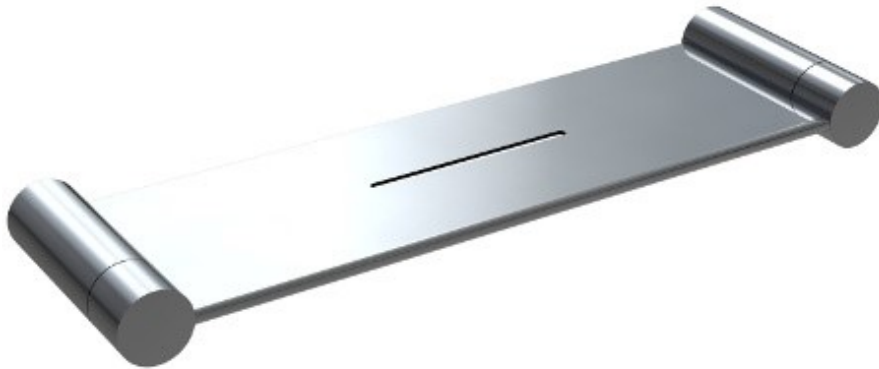

FINESA SHELF 350MM BRUSHED NICKEL 6837NP

- Contemporary new design
- Available in 4 finishes
- Dual fixing for added stability
- Brass construction
- 10 year replacement warranty

MILLENNIUM TAPWARE by Peter W. Eldering Pty. Ltd.