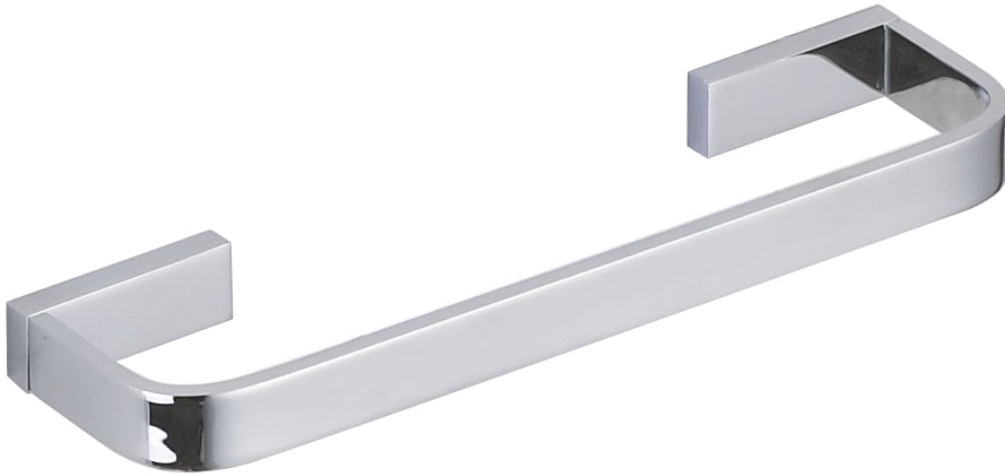

Millennium

Mixers • Showers • Accesories • Baths • Basins

INIS TOWEL BAR 300MM CHROME 5835

- Contemporary new design
- Available in chrome, electroplated matte black & chrome and brushed nickel
- Dual fixing for added stability
- Brass construction
- 10 year replacement warranty