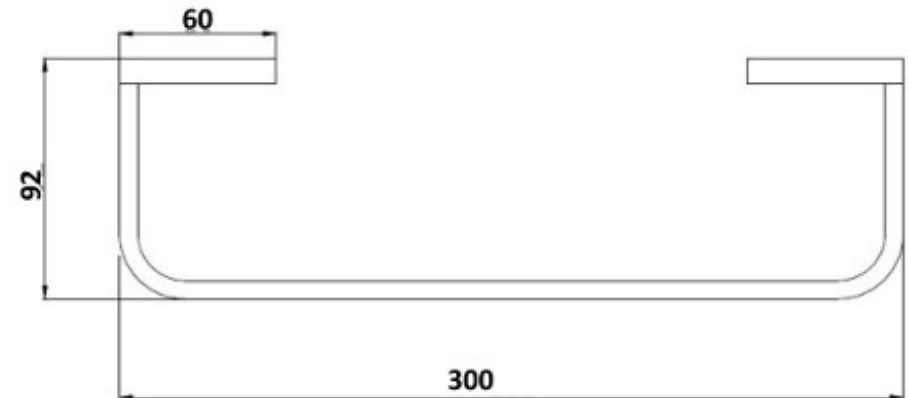

Millennium

Mixers • Showers • Accesories • Baths • Basins

INIS TOWEL BAR 300MM CHROME 5835

- Contemporary new design
- Available in chrome, electroplated matte black & chrome and brushed nickel
- Dual fixing for added stability
- Brass construction
- 10 year replacement warranty