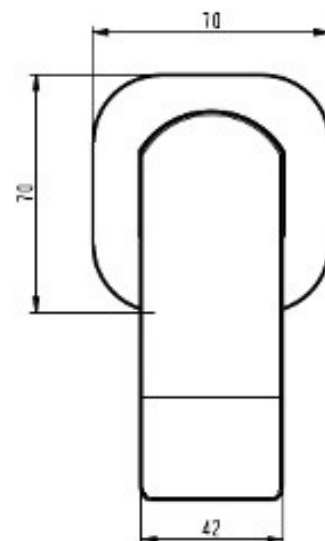

Mixers • Showers • Accesories • Baths • Basins

ZOYA SHOWER MIXER BRUSHED NIKEL 10942NP

- Contemporary new design
- Available in chrome & electroplated matte black
- 15 year conditional warranty
- Maximum operating pressure 500kpa
- Minimum operating pressure 150kpa
- Maximum water temperature 80 degrees
- Must be installed by a licensed plumber