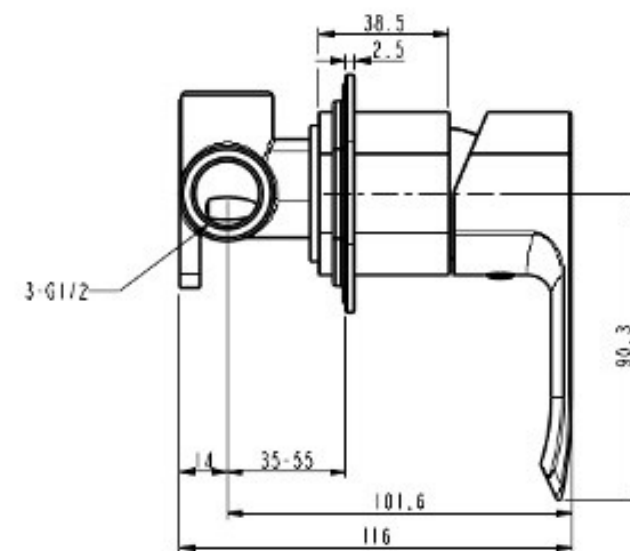

Mixers • Showers • Accesories • Baths • Basins

ZOYA SHOWER MIXER BRUSHED NIKEL 10942NP

- Contemporary new design
- Available in chrome & electroplated matte black
- 15 year conditional warranty
- Maximum operating pressure 500kpa
- Minimum operating pressure 150kpa
- Maximum water temperature 80 degrees
- Must be installed by a licensed plumber