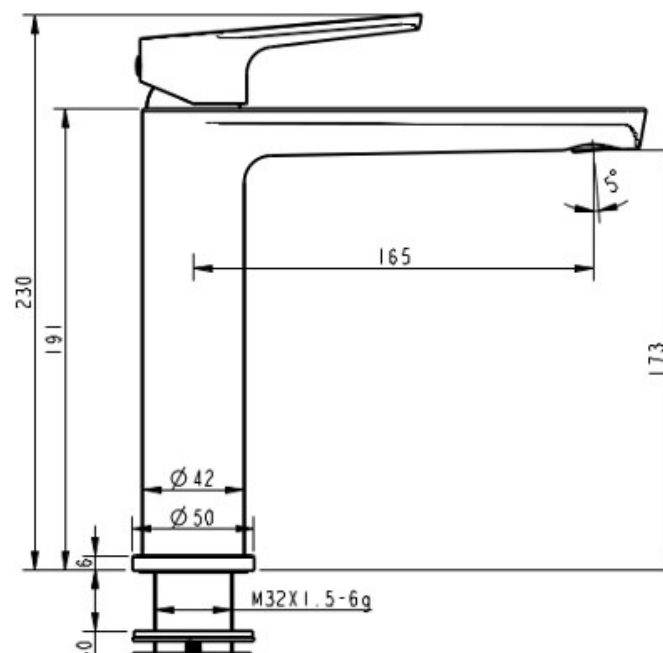

Millennium

Mixers • Showers • Accessories • Baths • Basins

AKEMI MID RISE VESSEL MIXER BRUSHED NICKEL 10830NP

- Contemporary new design
- Available in chrome, brushed nickel & black
- 15 year conditional warranty
- Wels Rating 5 Star 6 LPM
- Maximum operating pressure 500kpa
- Minimum operating pressure 150kpa
- Maximum water temperature 80 degrees
- Must be installed by a licensed plumber
- Isolation stops must be installed inline before flex connectors