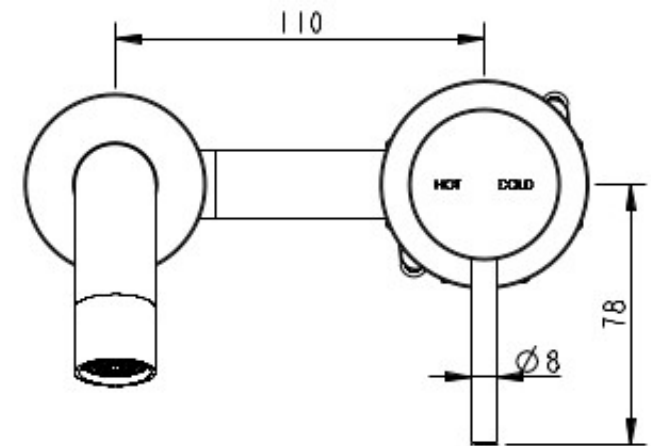

CIOSO WALL BASIN MIXER CHROME W/NO PLATE PIN DOWN 10153PD

- Contemporary new design
- Available in chrome, matte black & brushed nickel
- 15 Year conditional warranty
- WELS Rating 5 Star 6 LPM
- Maximum operating pressure 500kpa
- Minimum operating pressure 150kpa
- Maximum water temperature 80 degrees
- Must be installed by a licensed plumber