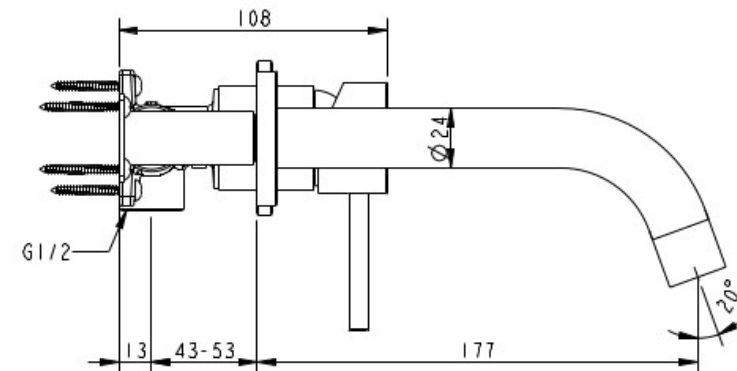

CIOSO WALL BASIN MIXER CHROME W/NO PLATE PIN DOWN 10153PD

- Contemporary new design
- Available in chrome, matte black & brushed nickel
- 15 Year conditional warranty
- WELS Rating 5 Star 6 LPM
- Maximum operating pressure 500kpa
- Minimum operating pressure 150kpa
- Maximum water temperature 80 degrees
- Must be installed by a licensed plumber