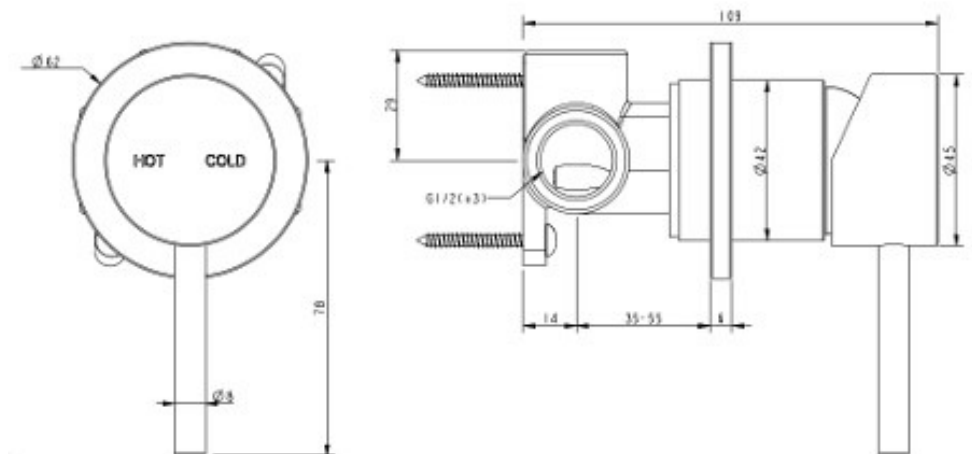

Millennium

Mixers • Showers • Accessories • Baths • Basins

CIOSO SHOWER MIXER PIN DOWN BRUSHED NICKEL 10151NPPD

- Contemporary new design
- Available in chrome, black & brushed nickel
- 15 year warranty
- Maximum operating pressure 500kpa
- Minimum operating pressure 150kpa
- Maximum water temperature 80 degrees
- Must be installed by a licensed plumber