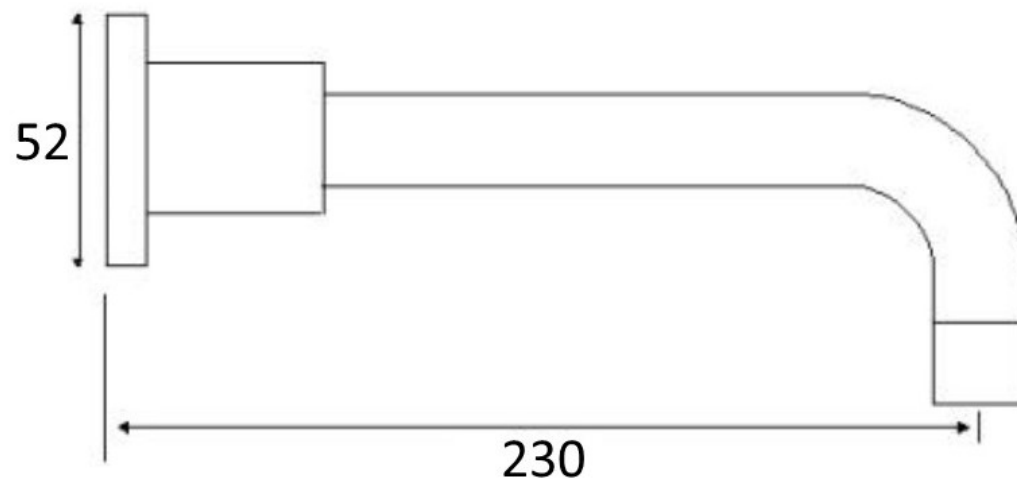

WATERPOINT EXTENDED BATH SPOUT 230MM CHROME ZWPEXTBSC

- Contemporary new design
- Available in chrome & matte black
- 15 year replacement warranty
- Maximum operating pressure 500kpa
- Minimum operating pressure 150kpa
- Maximum water temperature 80°C
- Must be installed by a licensed plumber