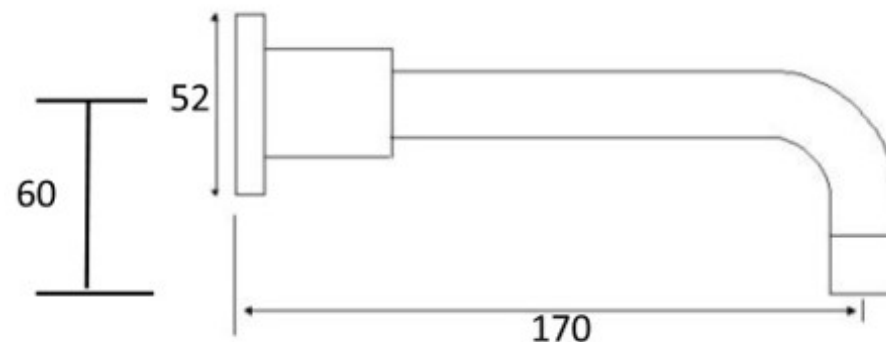

Mixers • Showers • Accesories • Baths • Basins

WATERPOINT BATH SPOUT 170MM CHROME ZWPBSC

- Contemporary new design
- Available in chrome & matte black
- 15 year replacement warranty
- Maximum operating pressure 500kpa
- Minimum operating pressure 150kpa
- Maximum water temperature 80°C
- Must be installed by a licensed plumber