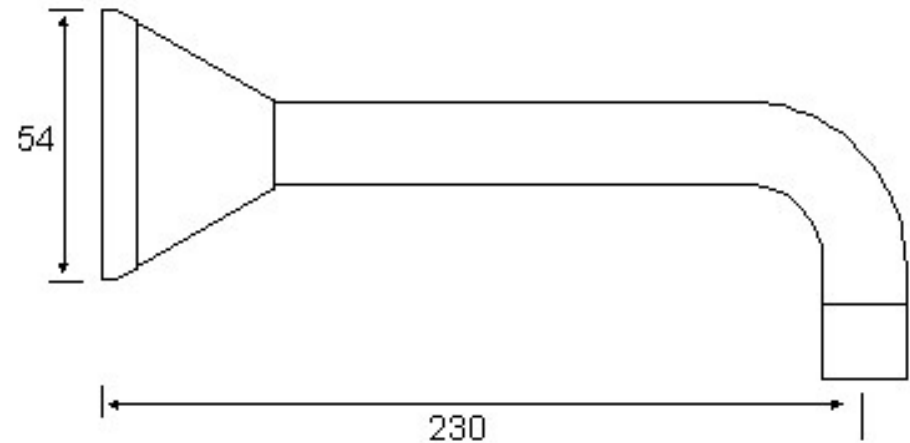

## WATERFALL EXT BATH SPOUT 230MM CHROME ZWFEXTBSC

- Contemporary new design
- Available in chrome
- 15 year replacement warranty
- Maximum operating pressure 500kpa
- Minimum operating pressure 150kpa
- Maximum water temperature 80°C
- Must be installed by a licensed plumber