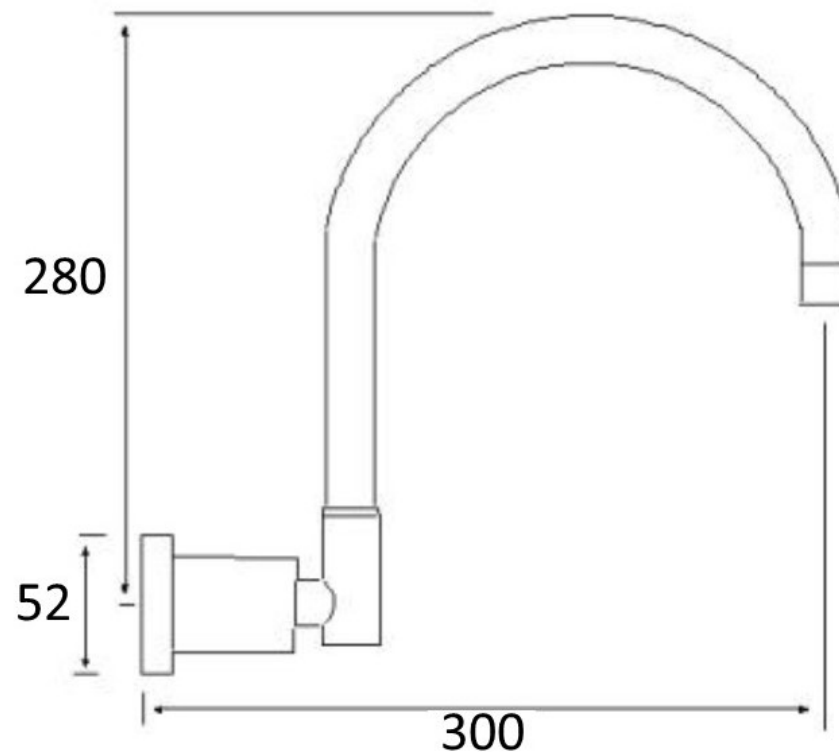

Mixers • Showers • Accesories • Baths • Basins

WATERPOINT EXT. WALL SPA SPOUT 300MM CHROME WPZWSSC

- Contemporary new design
- Available in chrome
- 15 year replacement warranty
- Maximum operating pressure 500kpa
- Minimum operating pressure 150kpa
- Maximum water temperature 80°C
- Must be installed by a licensed plumber