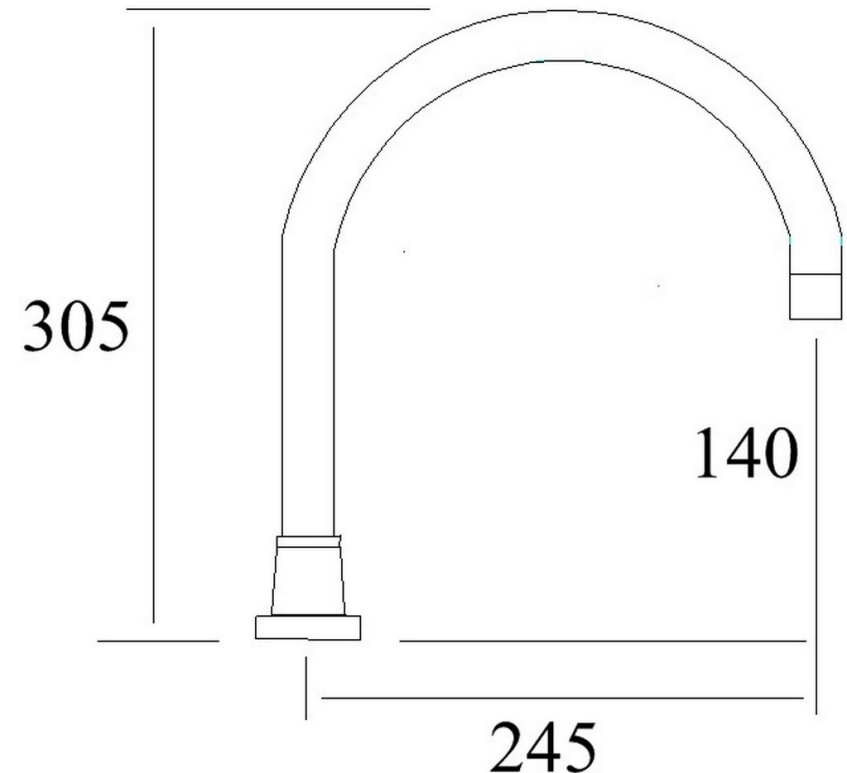

Millennium

Mixers • Showers • Accesories • Baths • Basins

WATERPOINT EXT HOB SPA SPOUT 245MM CHROME WPZHSSC

- Contemporary new design
- Available in chrome
- 15 year replacement warranty
- Maximum operating pressure 500kpa
- Minimum operating pressure 150kpa
- Maximum water temperature 80°C
- Must be installed by a licensed plumber