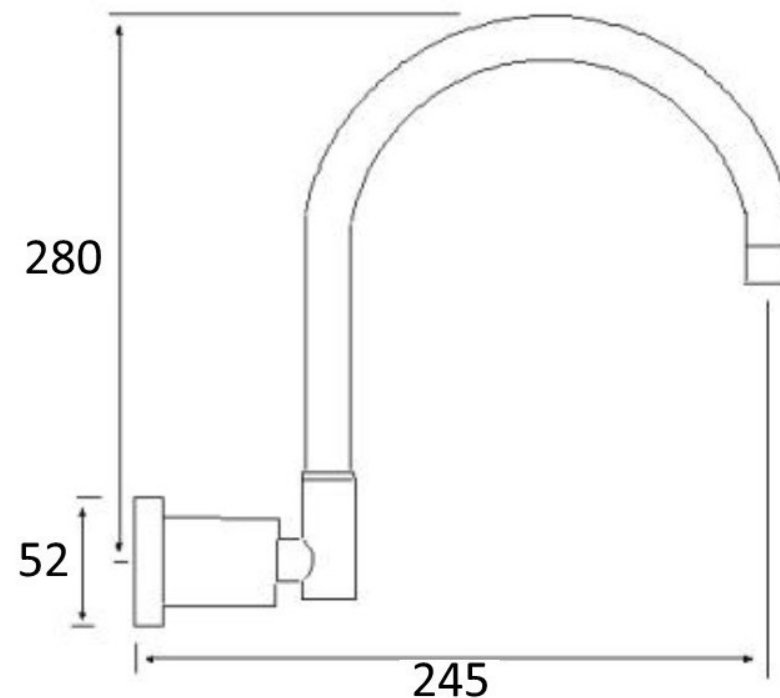

Mixers • Showers • Accesories • Baths • Basins

WATERPOINT WALL SPA SPOUT 245MM CHROME WP9241C

- Contemporary new design
- Available in chrome
- 15 year replacement warranty
- Maximum operating pressure 500kpa
- Minimum operating pressure 150kpa
- Maximum water temperature 80°C
- Must be installed by a licensed plumber