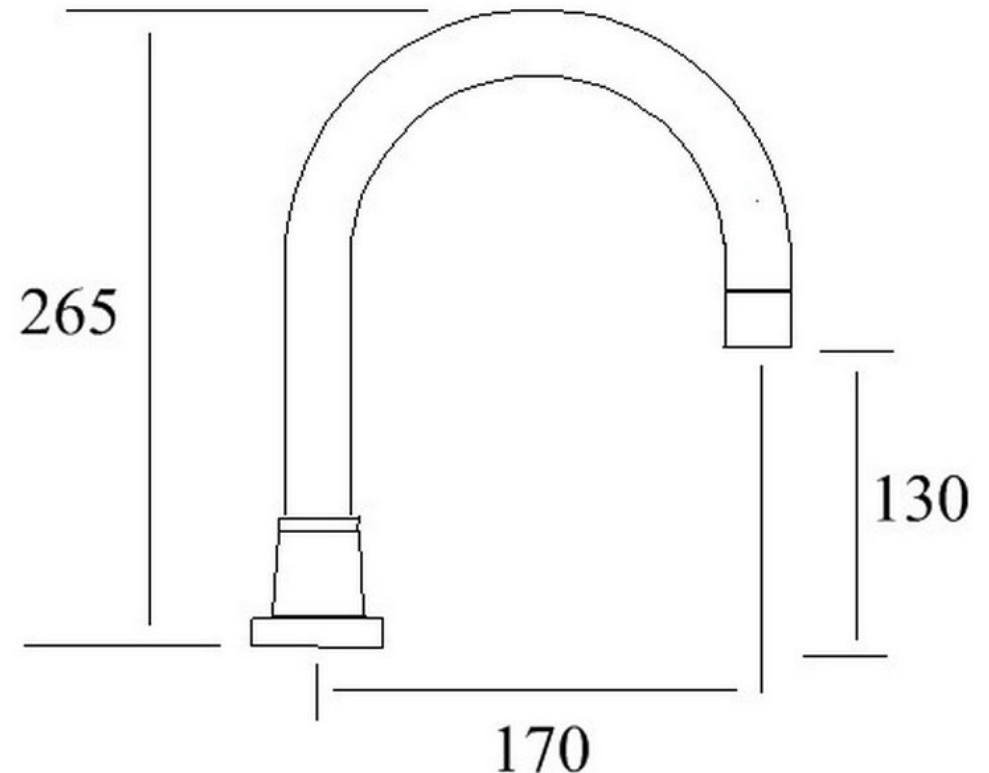

## WATERPOINT HOB SPA SPOUT 170MM CHROME WP9238C

- Contemporary new design
- Available in chrome
- 15 year replacement warranty
- Maximum operating pressure 500kpa
- Minimum operating pressure 150kpa
- Maximum water temperature 80°C
- Must be installed by a licensed plumber