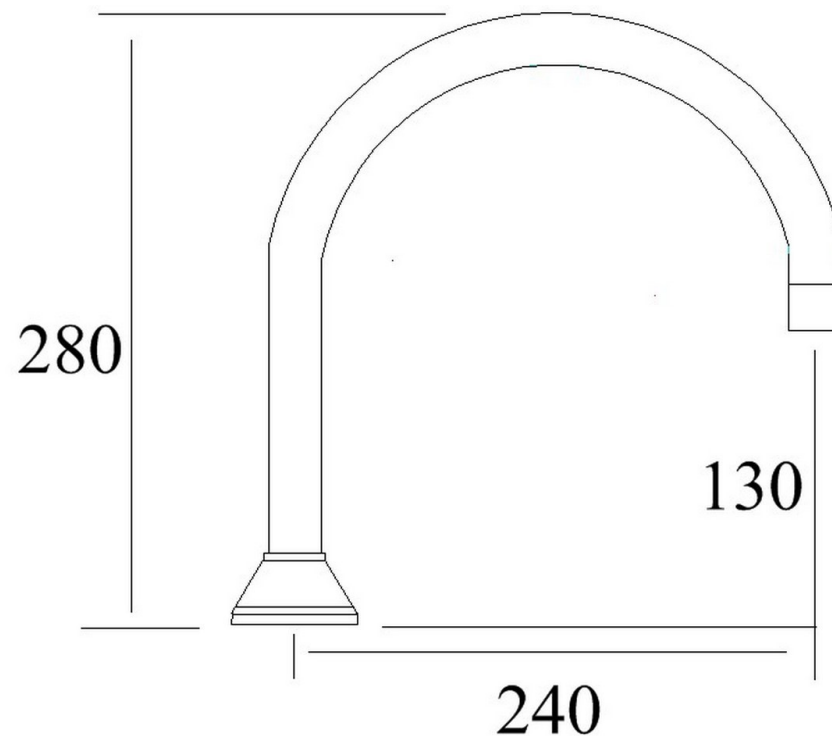

Mixers • Showers • Accesories • Baths • Basins

WATERFALL EXT HOB SPA SPOUT 240MM CHROME WFZHSSC

- Contemporary new design
- Available in chrome
- 15 year replacement warranty
- Maximum operating pressure 500kpa
- Minimum operating pressure 150kpa
- Maximum water temperature 80°C
- Must be installed by a licensed plumber